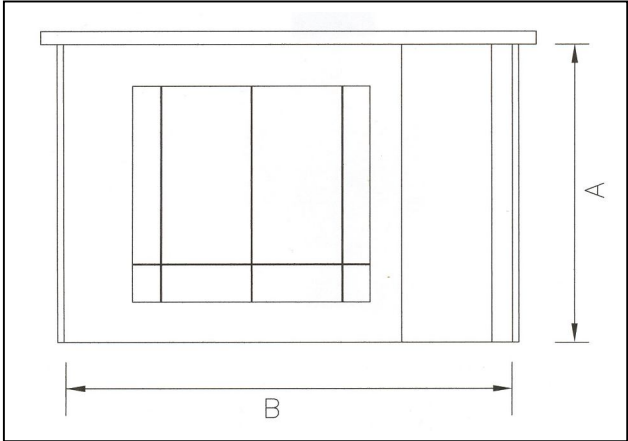

Technical Specification

Material: Ten Cate All Season Coated Polyester
Colour: Grey
Weight: 2kg

A (ground to awning rail) =cms

B (ground measurement to
inside of upright supports) =cms

**Please note that the awning rail is situated
at the bottom of the front housing**